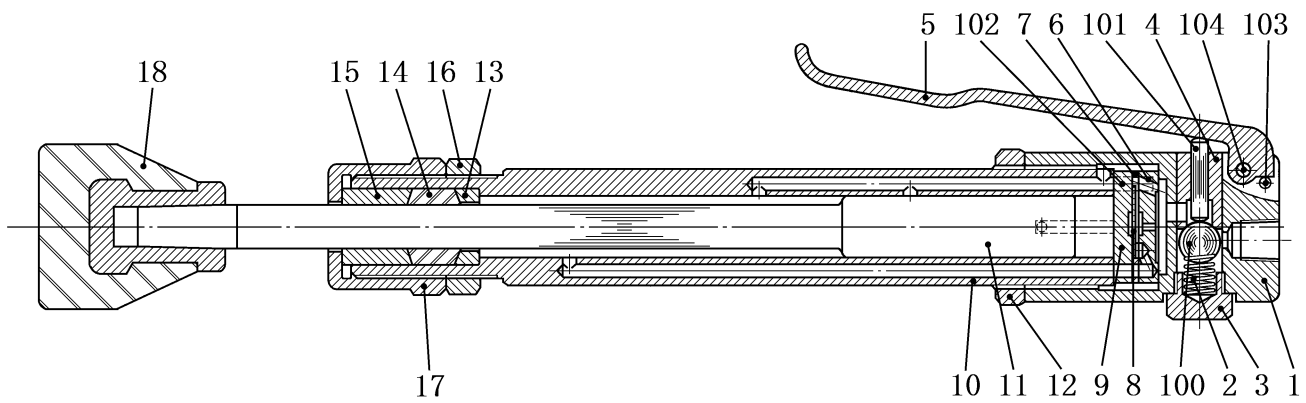

パーツリスト PARTS LIST

(1/1)

MODEL : B-00A

ITEM	PART NO.	PART NAME	Q'ty
1	17511460	HANDLE	1
2	17511550	THROTTLE SPRING	1
3	17511640	THROTTLE PLUG	1
4	17511450	THROTTLE BUSH	1
5	17511850	LEVER	1
6	17511490	VALVE SHEET	1
7	17511510	VALVE WASHER	1
8	17511500	VALVE	1
9	17511520	VALVE SHEET	1
10	17511420	CYLINDER	1
11	17511430	PISTON	1
12	17511470	LOCK NUT	1
13	17511400	GLAND WASHER	1
14	17511480	GLAND PACKING	5
15	17511390	GLAND BUSH	1
16	17511410	GRAND NUT	1
17	17511380	GLAND CAP	1
18	17511440	RUBBER BUTT	1
100	28205052	RUBBER BALL	1
101	28206130	PIN	1
102	28206066	PIN	2
103	28206091	PIN	1
104	25305530	SPRING PIN	1

PARTS LIST

B-00A

603990 (F40010)

604000 (F40060) (NPT)

日本ニューマチック工業株式会社
NIPPON PNEUMATIC MFG.CO.,LTD.