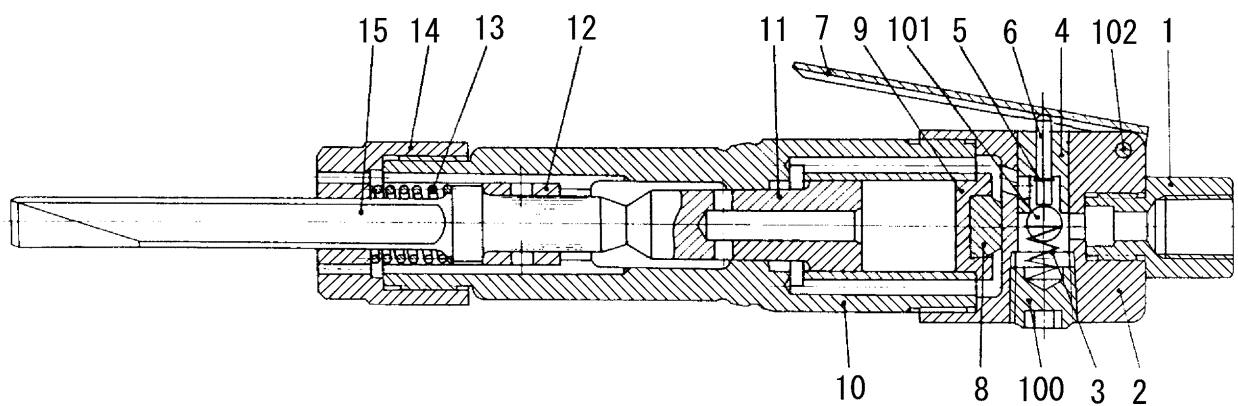

パーツリスト PARTS LIST

(1/1)

MODEL: **NF-0**

ITEM	PART NO.	PART NAME	Q'ty
1	17509150	INLET BUSHING	1
2	17509180	HANDLE	1
3	17509090	THROTTLE SPRING	1
4	17509160	THROTTLE BUSH	1
5	17509230	STOPPER RING	1
6	17509170	THROTTLE PIN	1
7	17509190	LEVER	1
8	17509200	CUSHION PACKING	1
9	17509220	CUSHION SHEAT	1
10	17509100	CYLINDER	1
11	17509130	PISTON	1
12	17509110	SHANK BUSHING	1
13	17509080	CUSHION SPRING	1
14	17509140	CHISEL HOLDER	1
15	17509210	CHISEL	1
100	28100351	HEX. SOCKET PLUG	1
101	28205050	RUBBER BALL	1
102	28208064	SPRING PIN	1

PARTS LIST

NF-0

603481 (F02001)

603491 (F02051) (NPT)

日本ニューマチック工業株式会社
NIPPON PNEUMATIC MFG.CO.,LTD.