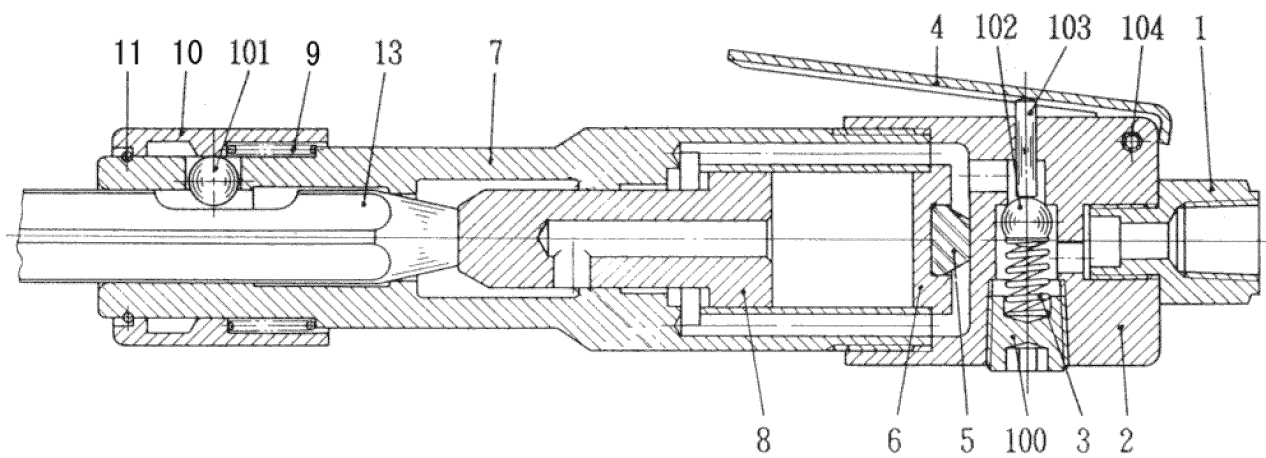

パーツリスト PARTS LIST

(1/1)

MODEL: **NF-1SH**

ITEM	PART NO.	PART NAME	Q'ty
1	17509150	INLET BUSHING	1
2	17509320	HANDLE	1
3	17509090	THROTTLE SPRING	1
4	17509190	LEVER	1
5	17509200	CUSHION PACKING	1
6	17509340	CUSHION SHEAT	1
7	17509291	CYLINDER	1
8	17509300	PISTON	1
9	17509280	PUSH SPRING	1
10	17509360	BALL HOLDER	1
11	17509350	STOPPER RING	1
13	17509330	CHISEL	1
100	28100352	HEX. SOCKET PLUG	1
101	28205028	STEEL BALL	1
102	28205050	RUBBER BALL	1
103	28207087	ROLLER PIN	1
104	28208064	SPRING PIN	1

PARTS LIST

NF-1SH

603502 (F04002)

603512 (F04052) (NPT)

日本ニューマチック工業株式会社
NIPPON PNEUMATIC MFG.CO.,LTD.