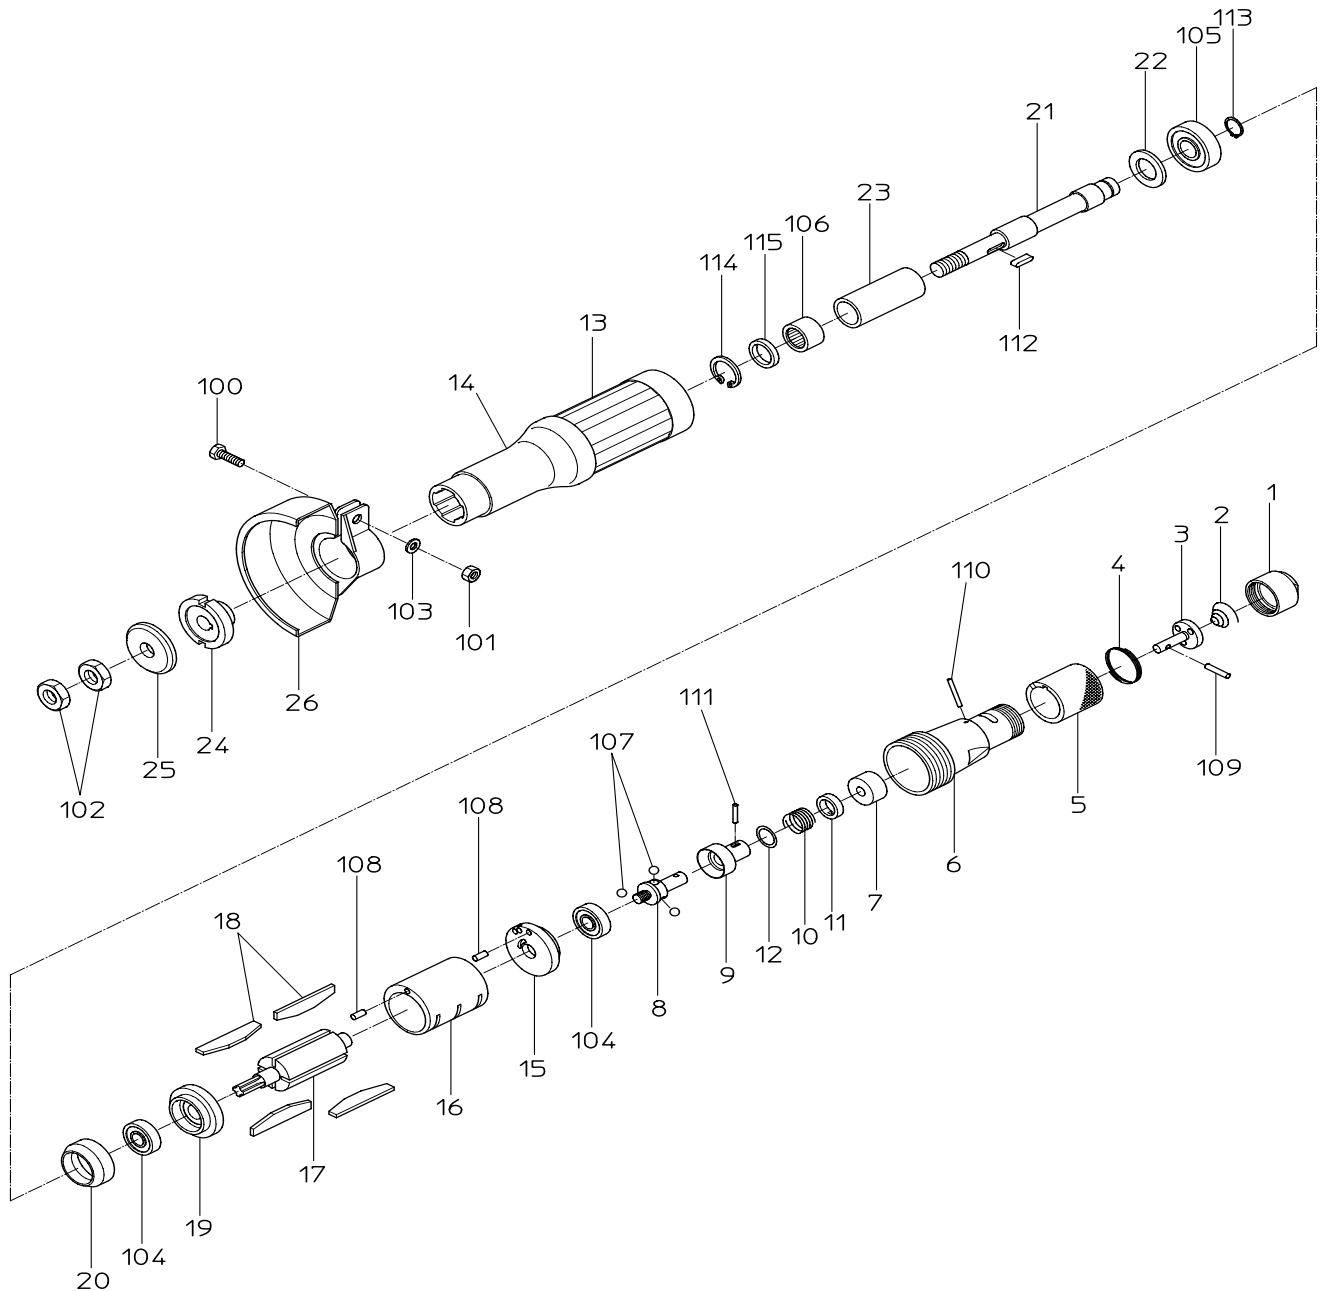

PARTS LIST

NHG-100A

501570 (G29010)

501580 (G29060) (NPT)

日本ニューマチック工業株式会社
NIPPON PNEUMATIC MFG.CO.,LTD.

新旧対照リスト

COMPARISON LIST

(1/2)

型式 MODEL: **NHG-100A**

符号 ITEM	新品番 NEW PART NO.	現状品番 CURRENT PART NO.	NEW PART NAME	CURRENT PART NAME	個数 Q'ty
1	15007730	G53010H020	INLET BUSHING	INLET BUSH	1
2	15007640	G53010B210	THROTTLE SPRING	THROTTLE SPRING	1
3	15007770	G53010H300	THROTTLE VALVE	THROTTLE VALVE	1
4	15007660	G53010B580	PUSH SPRING	PUSH SPRING	1
5	15005990	G44000H150	GRIPE	GRIP	1
6	15003750	G29010H550	HANDLE	HANDLE	1
7	15003740	G29010G230	GOVERNOR BUSH	GOVERNOR BUSH	1
8	15003730	G29010G210	GOVERNOR BODY	GOVERNOR BODY	1
9	15003720	G29010G200	GOVERNOR VALVE	GOVERNOR VALVE	1
10	15003080	G22000B100	GOVERNOR SPRING	GOVERNOR SPRING	1
11	15003120	G22000G300	GOVERNOR WASHER	GOVERNOR SPRING WASHER	1
12	15003280	G22000Z410	THIN WASHER	THIN WASHER	1
13	15003840	G29010R730	ROTOR CASE	ROTOR CASE	1
14	15003870	G29010Z110	COVER	COVER	1
15	15003800	G29010R300	TOP PLATE	TOP PLATE	1
16	15003790	G29010R200	CYLINDER	CYLINDER	1
17	15003830	G29010R720	ROTOR	ROTOR	1
18	15003810	G29010R500	VANE	VANE	4
19	15003820	G29010R510	BOTTOM PLATE	BOTTOM PLATE	1
20	15003860	G29010Z100	COLLAR	COLLAR	1
21	15003850	G29010S320	STONE SPINDLE	STONE SPINDLE	1
22	15003890	G29010Z950	WASHER	WASHER	1
23	15003880	G29010Z330	MOVING COLLAR	SLEEVE	1
24	15003760	G29010K310	STONE FLANGE	STONE FLANGE	1
25	15003770	G29010K320	STONE WASHER	STONE WASHER	1
26	15003780	G29010K330	STONE COVER	STONE COVER	1