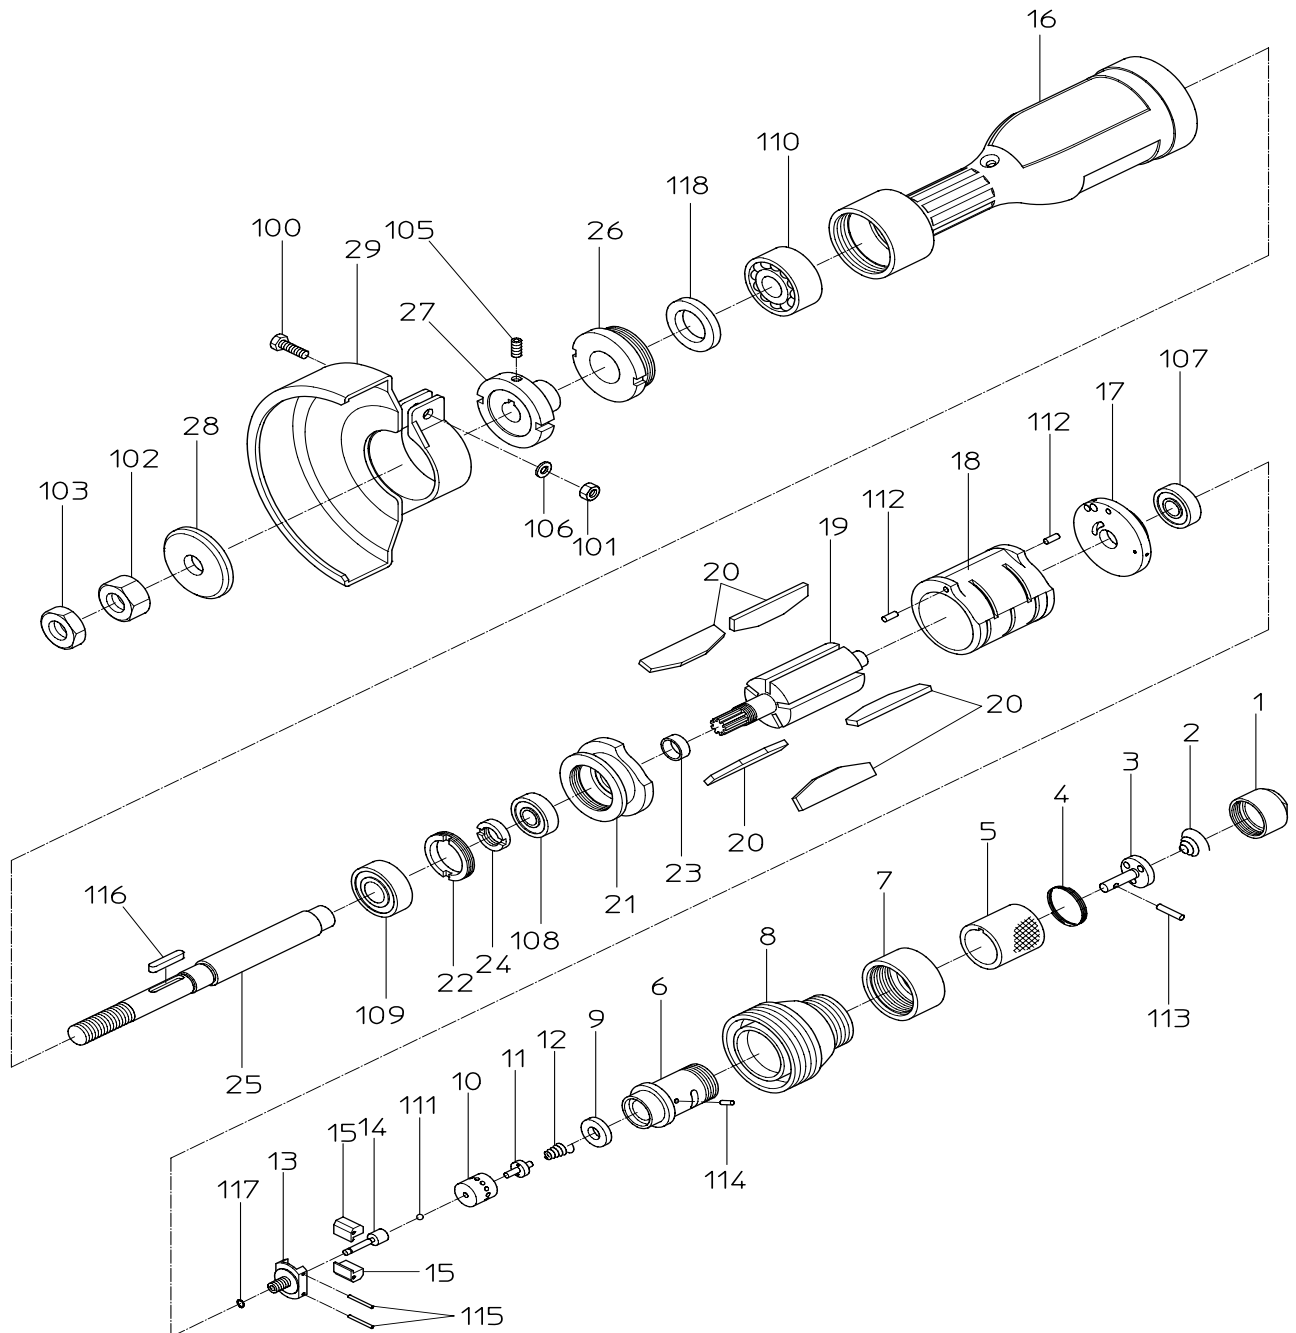

PARTS LIST

NHG-150

501660 (G31000)

501670 (G31050) (NPT)

日本ニューマチック工業株式会社
NIPPON PNEUMATIC MFG.CO.,LTD.

新旧対照リスト

COMPARISON LIST

(1/2)

型式 MODEL: **NHG-150**

符号 ITEM	新品番 NEW PART NO.	現状品番 CURRENT PART NO.	NEW PART NAME	CURRENT PART NAME	個数 Q'ty
1	15007730	G53010H020	INLET BUSHING	INLET BUSH	1
2	15007640	G53010B210	THROTTLE SPRING	THROTTLE SPRING	1
3	15007770	G53010H300	THROTTLE VALVE	THROTTLE VALVE	1
4	15007660	G53010B580	PUSH SPRING	PUSH SPRING	1
5	15005990	G44000H150	GRIPE	GRIP	1
6	15006000	G44000H290	THROTTLE ARBOR	THROTTLE ARBOR	1
7	15006010	G44000H390	ARBOR NUT	THROTTLE ARBOR NUT	1
8	15004240	G31000H550	HANDLE	HANDLE	1
9	15005970	G44000G300	GOVERNOR WASHER	GOVERNOR SPRING WASHER	1
10	15005950	G44000G230	GOVERNOR BUSH	GOVERNOR BUSH	1
11	15005920	G44000G200	GOVERNOR VALVE	GOVERNOR VALVE	1
12	15004230	G31000B100	GOVERNOR SPRING	GOVERNOR SPRING	1
13	15007700	G53010G210	GOVERNOR BODY	GOVERNOR BODY	1
14	15005960	G44000G240	GOVERNOR SPINDLE	GOVERNOR SPINDLE	1
15	15007710	G53010G220	GOVERNOR WEIGHT	GOVERNOR WEIGHT	2
16	15004320	G31000R730	ROTOR CASE	ROTOR CASE	1
17	15006120	G44000R300	TOP PLATE	TOP PLATE	1
18	15004280	G31000R200	CYLINDER	CYLINDER	1
19	15004310	G31000R720	ROTOR	ROTOR	1
20	15006130	G44000R500	VANE	VANE	5
21	15004290	G31000R510	BOTTOM PLATE	BOTTOM PLATE	1
22	15004300	G31000R520	PLATE NUT	BOTTOM PLATE NUT	1
23	15004330	G31000R740	ROTOR BUSH	ROTOR BUSH	1
24	15004340	G31000R790	ROTOR NUT	ROTOR NUT	1
25	15004360	G31000S320	STONE SPINDLE	STONE SPINDLE	1
26	15004350	G31000S310	SPINDLE NUT	SPINDLE CASE NUT	1
27	15004250	G31000K310	STONE FLANGE	STONE FLANGE	1
28	15004260	G31000K320	STONE WASHER	STONE WASHER	1
29	15004270	G31000K330	STONE COVER	STONE COVER	1