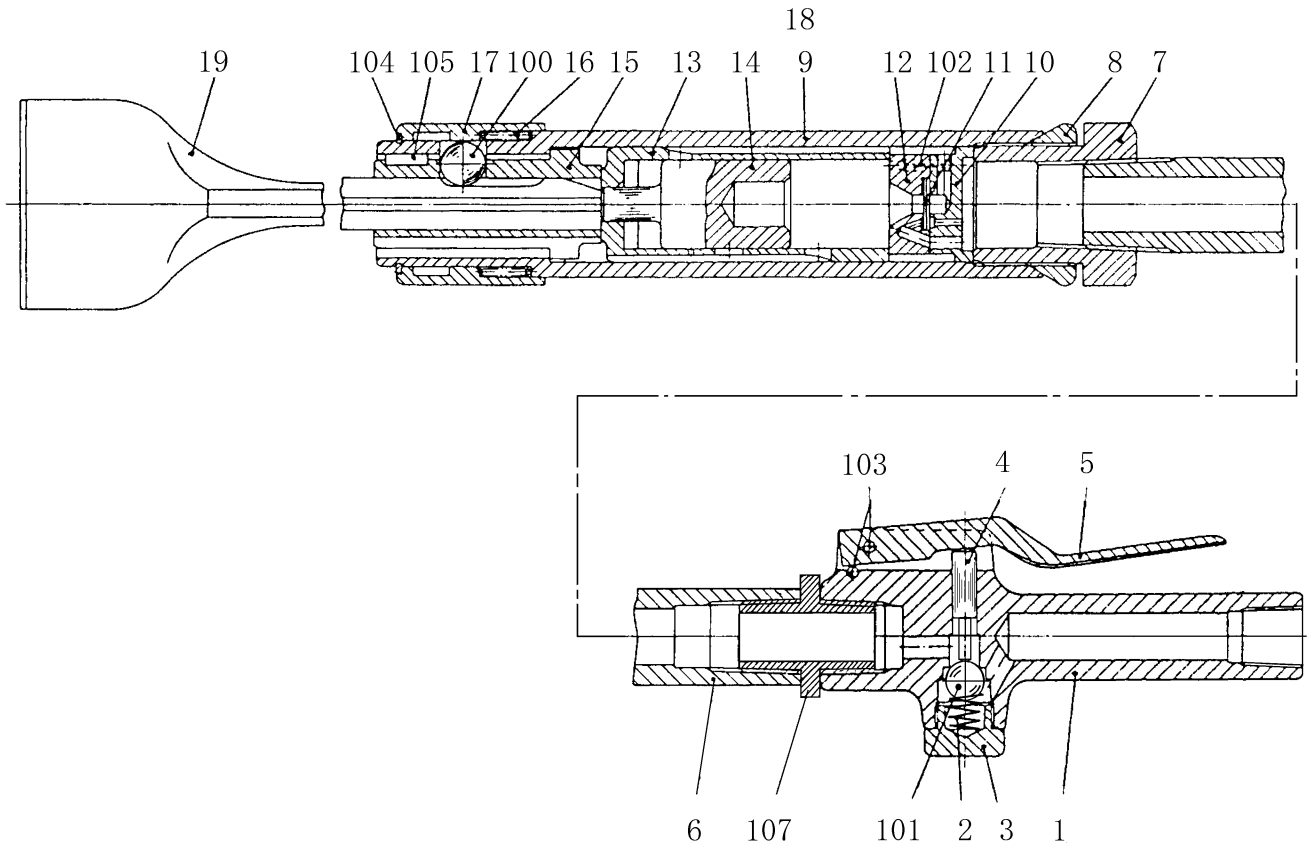

パーツリスト PARTS LIST

(1/1)

型式 MODEL: **NNK-1000L**

ITEM	PART NO.	PART NAME	Q'ty
1	17512111	HANDLE	1
2	17511980	SPRING	1
3	17512100	THROTTLE PLUG	1
4	17512090	THROTTLE PIN	1
5	17512141	LEVER	1
6	17510290	PIPE	1
7	17510120	LOCK SCREW	1
8	17510020	LOCK NUT	1
9	17509890	LINER CASE	1
10	17509950	VALVE SHEET	1
11	17509960	VALVE	1
12	17509970	VALVE SHEET	1
13	17509880	LINER	1
14	17509870	PISTON	1
15	17509860	SQUARE BUSH	1
16	17509850	PUSH SPRING	1
17	17510010	BALL HOLDER	1
18	18400203	NAME PLATE	1
19	17510080	CHISEL	1
100	25502040	STEEL BALL	1
101	28205053	RUBBER BALL	1
102	28207077	ROLLER PIN	2
103	28208106	SPRING PIN	2
104	25307907	RETAINING RING	1
105	28209070	KEY	1
107	28401024	HEX. NIPPLE	1

PARTS LIST

NNK-1000L

603710 (F13L00)

日本ニューマチック工業株式会社
NIPPON PNEUMATIC MFG.CO.,LTD.