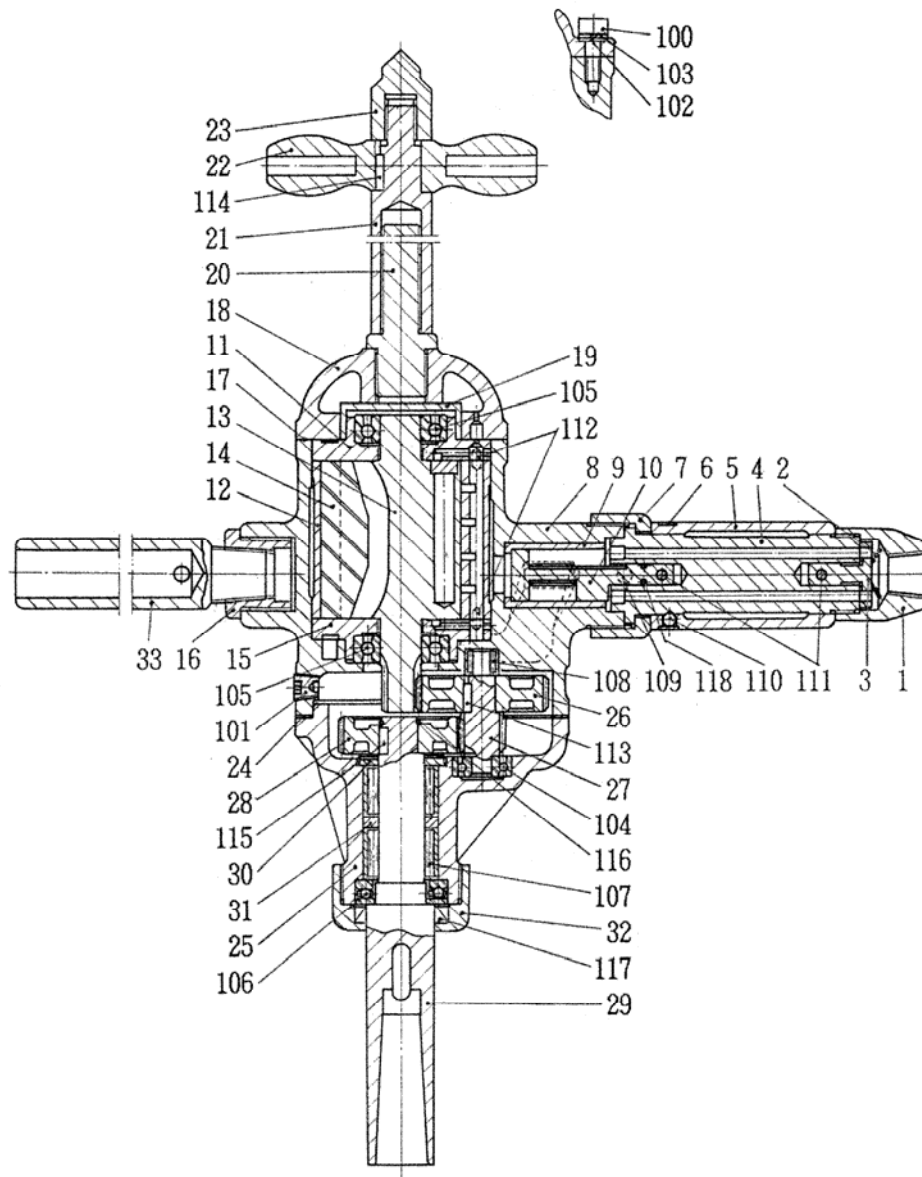

PARTS LIST

NRD-16R

510260 (D07000)

510270 (D07050) (NPT)

日本ニューマチック工業株式会社
NIPPON PNEUMATIC MFG.CO.,LTD.

新旧対照リスト

COMPARISON LIST

(1/2)

型式 MODEL: **NRD-16R**

符号 ITEM	新品番 NEW PART NO.	現状品番 CURRENT PART NO.	NEW PART NAME	CURRENT PART NAME	個数 Q'ty
1	15100940	D09000H020	INLET BUSHING	INLET BUSH	1
2	15100930	D09000B210	THROTTLE SPRING	THROTTLE SPRING	1
3	15101000	D09000H300	THROTTLE VALVE	THROTTLE VALVE	1
4	15100990	D09000H290	THROTTLE ARBOR	THROTTLE ARBOR	1
5	15100970	D09000H150	GRIPE	GRIP	1
6	15100980	D09000H160	GRIP RING	GRIP RING	1
7	15101010	D09000H390	ARBOR NUT	THROTTLE ARBOR NUT	1
8	15101190	D09000R730	ROTOR CASE	ROTOR CASE	1
9	15101080	D09000H810	REVERSE BUSH	REVERSE BUSH	1
10	15101070	D09000H800	REVERSE VALVE	REVERSE VALVE	1
11	15101150	D09000R300	TOP PLATE	TOP PLATE	1
12	15101140	D09000R200	CYLINDER	CYLINDER	1
13	15101180	D09000R720	ROTOR	ROTOR	1
14	15101160	D09000R500	VANE	VANE	5
15	15101170	D09000R510	BOTTOM PLATE	BOTTOM PLATE	1
16	15207510	I45000Z370	SOCKET	SOCKET	1
17	15101120	D09000P300	TOP SEAL	TOP SEAL	1
18	15100950	D09000H060	OIL CASE	OIL CASE	1
19	15100960	D09000H070	OIL BUSH	OIL CASE BUSH	1
20	15101050	D09000H610	FEED SCREW	FEED SCREW	1
21	15101060	D09000H620	FEED SLEEVE	FEED SLEEVE	1
22	15101040	D09000H600	FEED HANDLE	FEED HANDLE	1
23	15101020	D09000H400	CENTER	CENTER	1
24	15101130	D09000P500	BOTTOM SEAL	BOTTOM SEAL	1
25	15101220	D09000S110	GEAR CASE	GEAR CASE	1
26	15101200	D09000S040	REDUCTION GEAR	L REDUCTION GEAR	1
27	15100890	D07000S050	REDUCTION GEAR	S REDUCTION GEAR	1
28	15100900	D07000S330	SOCKET GEAR	SOCKET GEAR	1
29	15101260	D09000S480	DRILL SOCKET	DRILL SOCKET	1
30	15101100	D09000I210	THRUST WASHER	THRUST WASHER	1
31	15101300	D09000Z780	BEARING COLLAR	BEARING COLLAR	1
32	15101240	D09000S340	SOCKET NUT	SOCKET NUT	1
33	15101110	D09000I580	HOLDER	HOLDER	1
34	18400540	0510000141	NANE PLATE	NANE PLATE	1