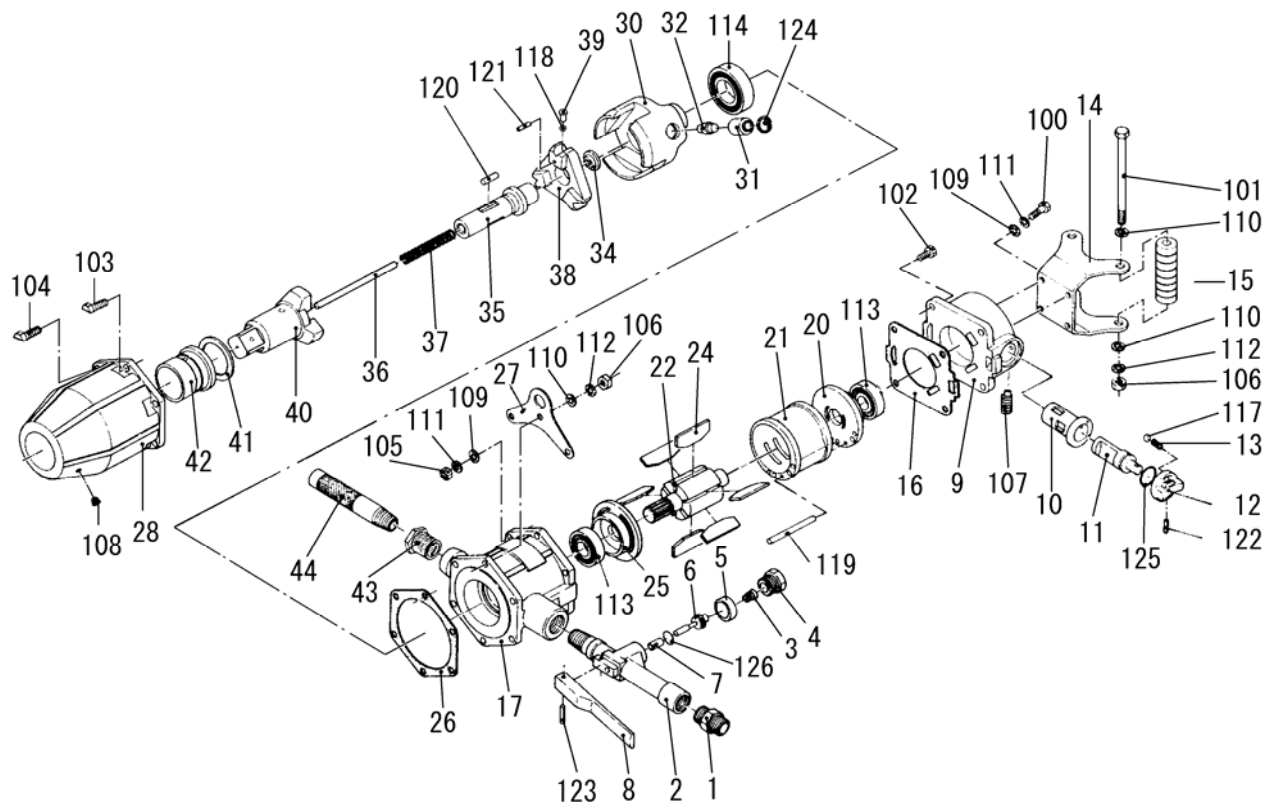

PARTS LIST

NWH-500

523171 (I73001)

523181 (I73051) (NPT)

日本ニューマチック工業株式会社
NIPPON PNEUMATIC MFG.CO.,LTD.

新旧対照リスト

COMPARISON LIST

(1/2)

型式 MODEL: NWH-500

符号	新品番	現状品番			個数
ITEM	NEW PART NO.	CURRENT PART NO.	NEW PART NAME	CURRENT PART NAME	Q'ty
1	17504560	C02010H020	INLET BUSHING	INLET BUSH	1
2	15211380	I73000H550	HANDLE	HANDLE	1
3	15211310	I73000B210	THROTTLE SPRING	THROTTLE SPRING	1
4	15211370	I73000H360	THROTTLE PLUG	THROTTLE PLUG	1
5	15211350	I73000H280	THROTTLE CAP	THROTTLE CAP	1
6	15211360	I73000H300	THROTTLE VALVE	THROTTLE VALVE	1
7	15211340	I73000H270	THROTTLE BUSH	THROTTLE BUSH	1
8	15211440	I73000H880	LEVER	LEVER	1
9	15211390	I73000H560	HANDLE CAP	HANDLE CAP	1
10	15211420	I73000H810	REVERSE BUSH	REVERSE BUSH	1
11	15211410	I73000H800	REVERSE VALVE	REVERSE VALVE	1
12	15211430	I73000H820	REVERSE LEVER	REVERSE LEVER	1
13	15200940	I07000B800	SPRING	SPRING	1
14	15211710	I73000Z650	BOTTOM BRACKET	BOTTOM BRACKET	1
15	15211330	I73000H150	GRIPE	GRIP	2
16	15211570	I73000P300	TOP SEAL	TOP SEAL	1
17	15211640	I73000R730	ROTOR CASE	ROTOR CASE	1
20	15211600	I73000R300	TOP PLATE	TOP PLATE	1
21	15211590	I73000R200	CYLINDER	CYLINDER	1
22	15211630	I73000R720	ROTOR	ROTOR	1
24	15211610	I73000R500	VANE	VANE	6
25	15211620	I73000R510	BOTTOM PLATE	BOTTOM PLATE	1
26	15211580	I73000P500	BOTTOM SEAL	BOTTOM SEAL	1
27	15211690	I73000Z560	HANGER	HANGER	1
28	15211510	I73000I450	HAMMER CASE	HAMMER CASE	1
30	15211531	I73001I471	HAMMER	HAMMER	1
31	15211721	I73001Z661	BEARING BUSH	BEARING BUSH	1
32	15211461	I73001I101	CAM ROLLER	CAM ROLLER	1
34	15211490	I73000I210	THRUST WASHER	THRUST WASHER	1
35	15211470	I73000I110	CAM SHAFT	CAM SHAFT	1
36	15211660	I73000R760	ROTOR PIN	ROTOR PIN	1
37	15211320	I73000B580	PUSH SPRING	PUSH SPRING	1
38	15211500	I73000I220	SPINDLE CLUTCH	SPINDLE CLUTCH	1
39	15211680	I73000Z250	STOPPER PIN	STOPPER PIN	1
40	15211450	I73000I050	ANVIL	ANVIL	1
41	15211480	I73000I200	SPACER	SPACER	1
42	15211520	I73000I460	CASE BUSH	CASE BUSH	1
43	15211550	I73000I600	HOLDER JOINT	HOLDER JOINT	1