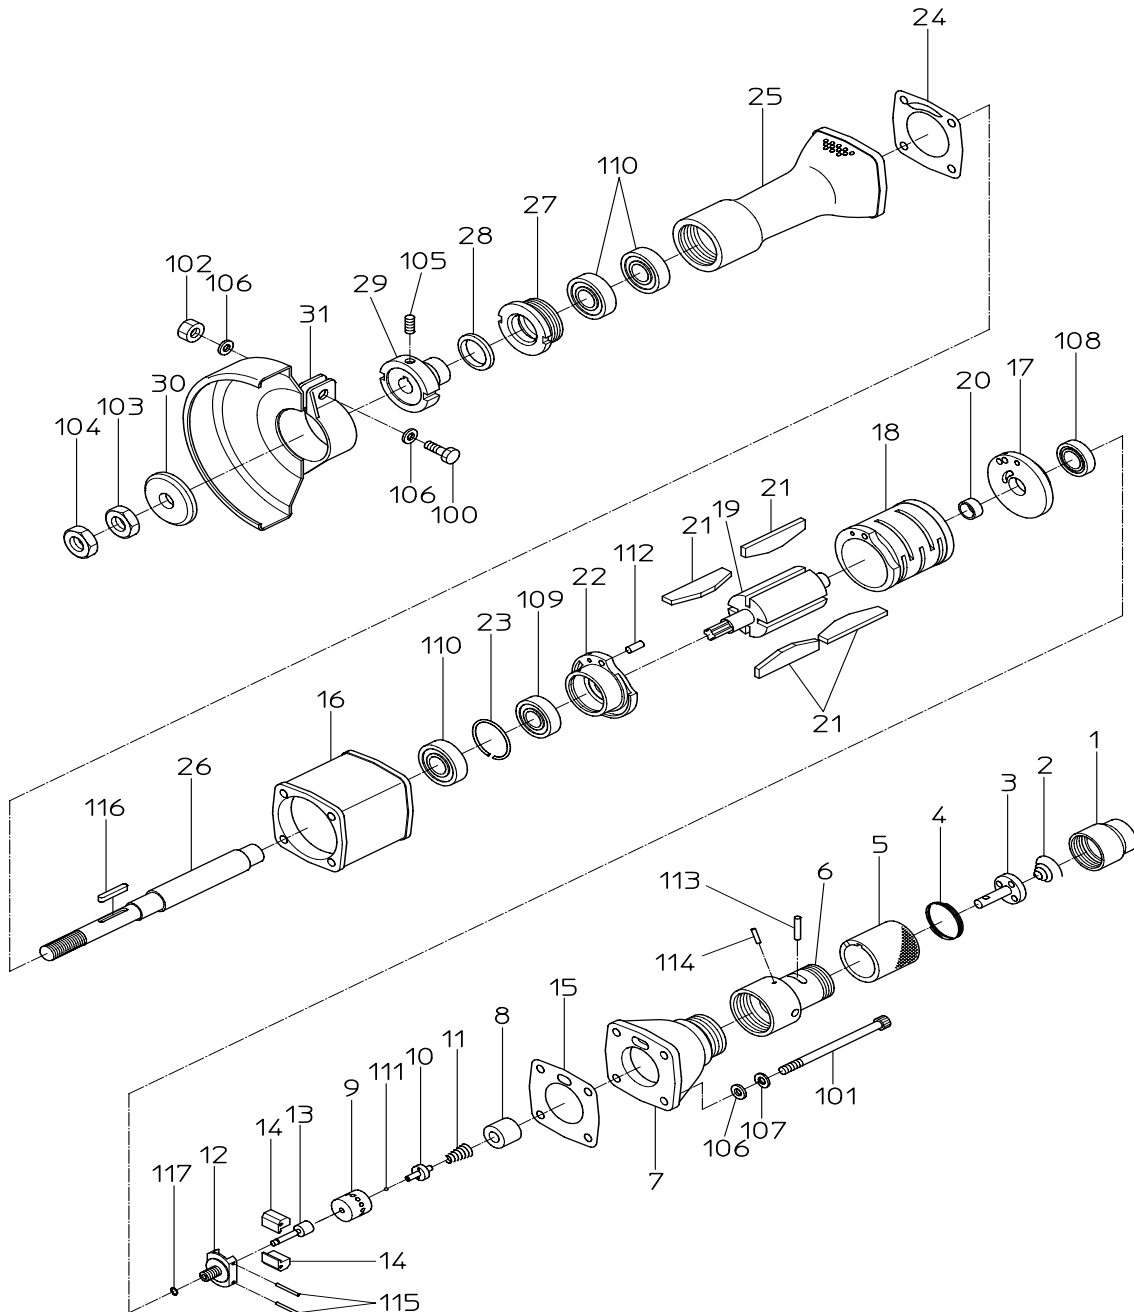

PARTS LIST

NHG-125

501610 (G30000)

501620 (G30050) (NPT)

日本ニューマチック工業株式会社
NIPPON PNEUMATIC MFG.CO.,LTD.

新旧対照リスト COMPARISON LIST

(1/2)

型式 MODEL: **NHG-125**

符号 ITEM	新品番 NEW PART NO.	現状品番 CURRENT PART NO.	NEW PART NAME	CURRENT PART NAME	個数 Q'ty
1	15007730	G53010H020	INLET BUSHING	INLET BUSH	1
2	15007640	G53010B210	THROTTLE SPRING	THROTTLE SPRING	1
3	15007770	G53010H300	THROTTLE VALVE	THROTTLE VALVE	1
4	15007660	G53010B580	PUSH SPRING	PUSH SPRING	1
5	15005990	G44000H150	GRIPE	GRIP	1
6	15003980	G30000H290	THROTTLE ARBOR	THROTTLE ARBOR	1
7	15003990	G30000H550	HANDLE	HANDLE	1
8	15003970	G30000G300	GOVERNOR WASHER	GOVERNOR SPRING WASHER	1
9	15005950	G44000G230	GOVERNOR BUSH	GOVERNOR BUSH	1
10	15005920	G44000G200	GOVERNOR VALVE	GOVERNOR VALVE	1
11	15005900	G44000B100	GOVERNOR SPRING	GOVERNOR SPRING	1
12	15007700	G53010G210	GOVERNOR BODY	GOVERNOR BODY	1
13	15005960	G44000G240	GOVERNOR SPINDLE	GOVERNOR SPINDLE	1
14	15007710	G53010G220	GOVERNOR WEIGHT	GOVERNOR WEIGHT	2
15	15004020	G30000P300	TOP SEAL	TOP SEAL	1
16	15004090	G30000R730	ROTOR CASE	ROTOR CASE	1
17	15004050	G30000R300	TOP PLATE	TOP PLATE	1
18	15004040	G30000R200	CYLINDER	CYLINDER	1
19	15004080	G30000R720	ROTOR	ROTOR	1
20	15006200	G44000R740	ROTOR BUSH	ROTOR BUSH	1
21	15004060	G30000R500	VANE	VANE	4
22	15004070	G30000R510	BOTTOM PLATE	BOTTOM PLATE	1
23	15004140	G30000Z340	STOPPER RING	STOPPER RING	1
24	15004030	G30000P500	BOTTOM SEAL	BOTTOM SEAL	1
25	15004100	G30000S270	SPINDLE CASE	SPINDLE CASE	1
26	15004120	G30000S320	STONE SPINDLE	STONE SPINDLE	1
27	15004110	G30000S310	SPINDLE NUT	SPINDLE CASE NUT	1
28	15004130	G30000Y800	FELT RING	FELT RING	1
29	15004000	G30000K310	STONE FLANGE	STONE FLANGE	1
30	15003770	G29010K320	STONE WASHER	STONE WASHER	1
31	15004010	G30000K330	STONE COVER	STONE COVER	1