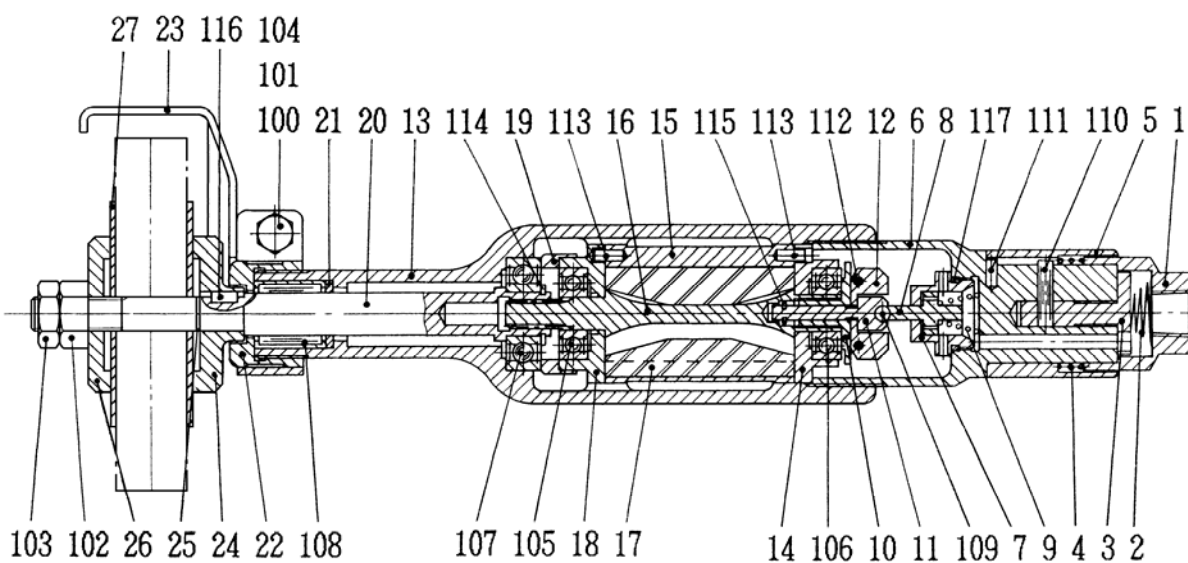

PARTS LIST

NHG-75G

501550 (G28000)

501560 (G28050) (NPT)

日本ニューマチック工業株式会社
NIPPON PNEUMATIC MFG.CO.,LTD.

新旧対照リスト

(1/2)

COMPARISON LIST

型式 MODEL: **NHG-75G**

現 CURRENT:G28000

符号 ITEM	新品番 NEW PART NO.	現状品番 CURRENT PART NO.	品名 NEW PART NAME	CURRENT PART NAME	個数 Q'ty
1	15006960	G48000H020	INLET BUSHING	INLET BUSH	1
2	15007640	G53010B210	THROTTLE SPRING	THROTTLE SPRING	1
3	15007770	G53010H300	THROTTLE VALVE	THROTTLE VALVE	1
4	15007660	G53010B580	PUSH SPRING	PUSH SPRING	1
5	15005990	G44000H150	GRIPE	GRIP	1
6	15003620	G28000H550	HANDLE	HANDLE	1
7	15003610	G28000G230	GOVERNOR BUSH	GOVERNOR BUSH	1
8	15005920	G44000G200	GOVERNOR VALVE	GOVERNOR VALVE	1
9	15005900	G44000B100	GOVERNOR SPRING	GOVERNOR SPRING	1
10	15007700	G53010G210	GOVERNOR BODY	GOVERNOR BODY	1
11	15005960	G44000G240	GOVERNOR SPINDLE	GOVERNOR SPINDLE	1
12	15007710	G53010G220	GOVERNOR WEIGHT	GOVERNOR WEIGHT	2
13	15003680	G28000R730	ROTOR CASE	ROTOR CASE	1
14	15007030	G48000R300	TOP PLATE	TOP PLATE	1
15	15007020	G48000R200	CYLINDER	CYLINDER	1
16	15003670	G28000R720	ROTOR	ROTOR	1
17	15007040	G48000R500	VANE	VANE	4
18	15003660	G28000R510	BOTTOM PLATE	BOTTOM PLATE	1
19	15003700	G28000Z100	COLLAR	COLLAR	1
20	15003690	G28000S320	STONE SPINDLE	STONE SPINDLE	1
21	15003260	G22000S630	BEARING WASHER	BEARING WASHER	1
22	15003240	G22000S310	SPINDLE NUT	SPINDLE CASE NUT	1
23	15003650	G28000K330	STONE COVER	STONE COVER	1
24	15003630	G28000K310	STONE FLANGE	STONE FLANGE	1
25	15003270	G22000Z340	STOPPER RING	STOPPER RING	1
26	15003640	G28000K320	STONE WASHER	STONE WASHER	1
27	15003710	G28000Z950	WASHER	WASHER	2